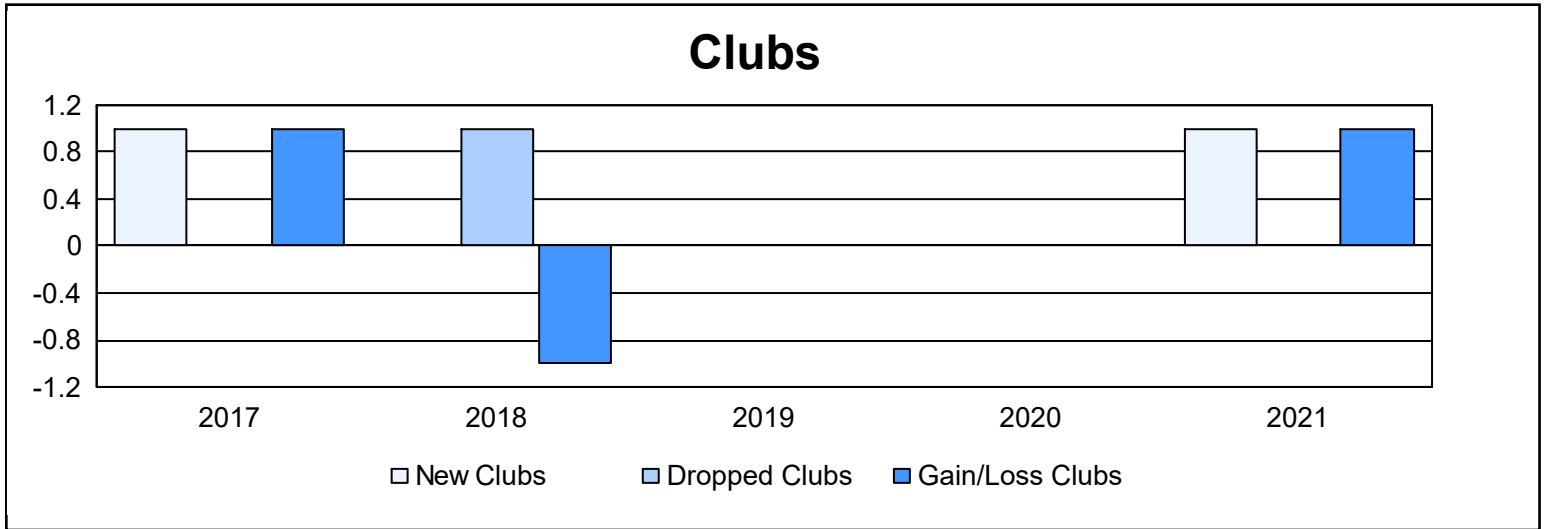

Year	New Clubs	Dropped Clubs	Gain/ Loss Clubs	New Members	Charter Members	Reinstate Members	Transfer Members	Total Member Added	Total Members Dropped	Gain/ Loss Members
2016-2017	1	0	1	124	30	1	6	161	148	13
2017-2018	0	1	-1	104	0	2	12	118	171	-53
2018-2019	0	0	0	126	0	1	5	132	99	33
2019-2020	0	0	0	124	3	4	9	140	115	25
2020-2021	1	0	1	73	23	1	0	97	130	-33
<b>Average</b>	<b>0</b>	<b>0</b>	<b>0</b>	<b>110</b>	<b>11</b>	<b>2</b>	<b>6</b>	<b>130</b>	<b>133</b>	<b>-3</b>

### Membership Composition June 2021 Cumulative