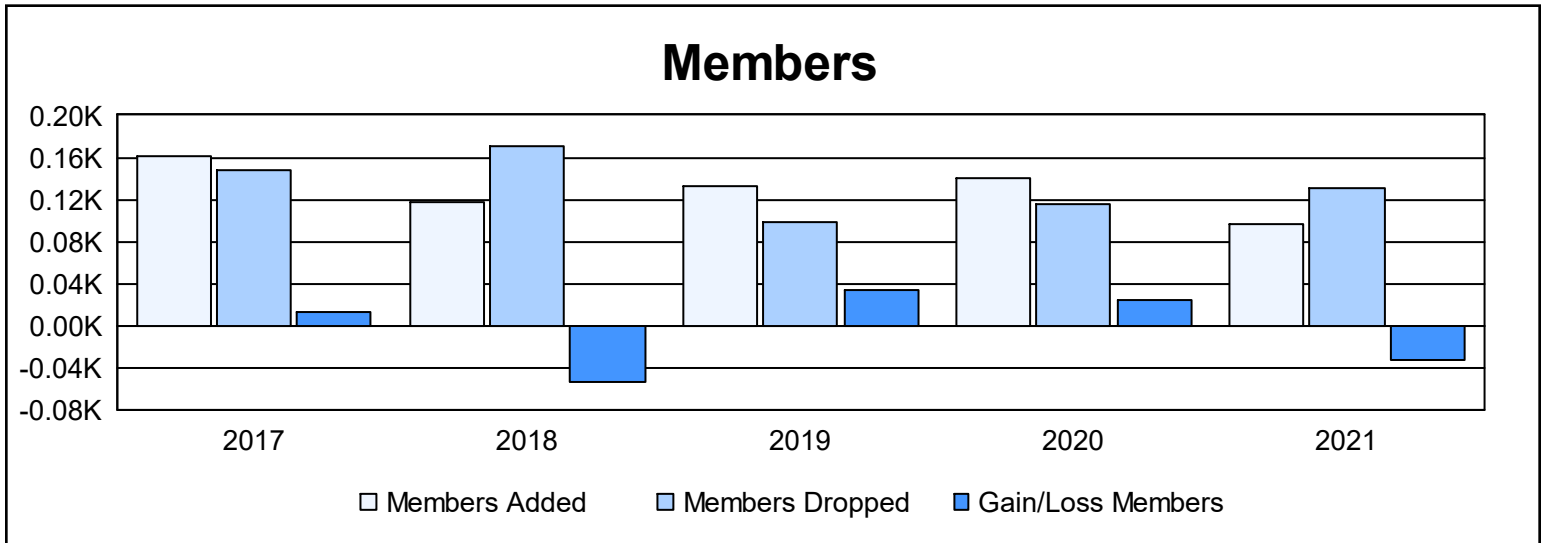

Year	New Clubs	Dropped Clubs	Gain/ Loss Clubs	New Members	Charter Members	Reinstate Members	Transfer Members	Total Member Added	Total Members Dropped	Gain/ Loss Members
2016-2017	1	0	1	124	30	1	6	161	148	13
2017-2018	0	1	-1	104	0	2	12	118	171	-53
2018-2019	0	0	0	126	0	1	5	132	99	33
2019-2020	0	0	0	124	3	4	9	140	115	25
2020-2021	1	0	1	73	23	1	0	97	130	-33
<b>Average</b>	<b>0</b>	<b>0</b>	<b>0</b>	<b>110</b>	<b>11</b>	<b>2</b>	<b>6</b>	<b>130</b>	<b>133</b>	<b>-3</b>

### Membership Composition June 2021 Cumulative